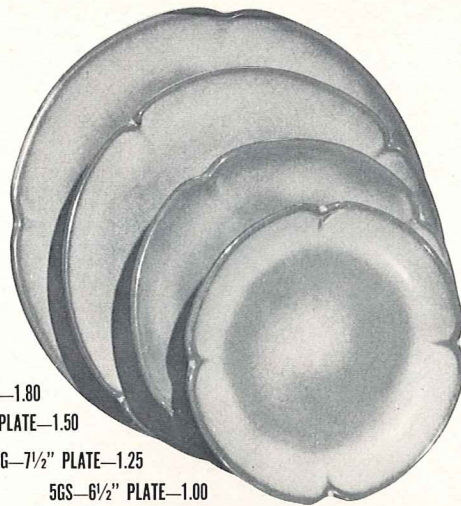

*5V-2 QT. BAKER-3.00

5F-10" PLATE-1.80

5FS-9" PLATE-1.50

5G-7 1/2" PLATE-1.25

5GS-6 1/2" PLATE-1.00

*5DC-DEMITASSE CUP-.75

*5DE-DEMITASSE SAUCER-.75

5A-12 OZ. CREAMER-1.00

*5W-3 QT. BAKER-4.00

*5CL-12 OZ. MUG-1.00

5B-SUGAR WITH LID-1.50

5C-CUP-.90

5E-5 1/2" SAUCER-.75

*5HS-SALT & PEPPER-1.50

*5NS-9" VEGETABLE-2.00

*5N-4 1/2 QT. BOWL-5.00

*5FC-15" CHOP PLATE-7.00

*5L-12 OZ. TUMBLER-.90

*5LC-6 OZ. JUICE-.75

*5P-17" PLATTER-5.00

*5Q-13" PLATTER-2.50

*5DB-6 OZ. SUGAR-.75

*5DA-6 OZ. CREAMER-.75

5XL-20 OZ. BOWL-1.25

SIZES ARE APPROXIMATE AND MAY VARY SLIGHTLY